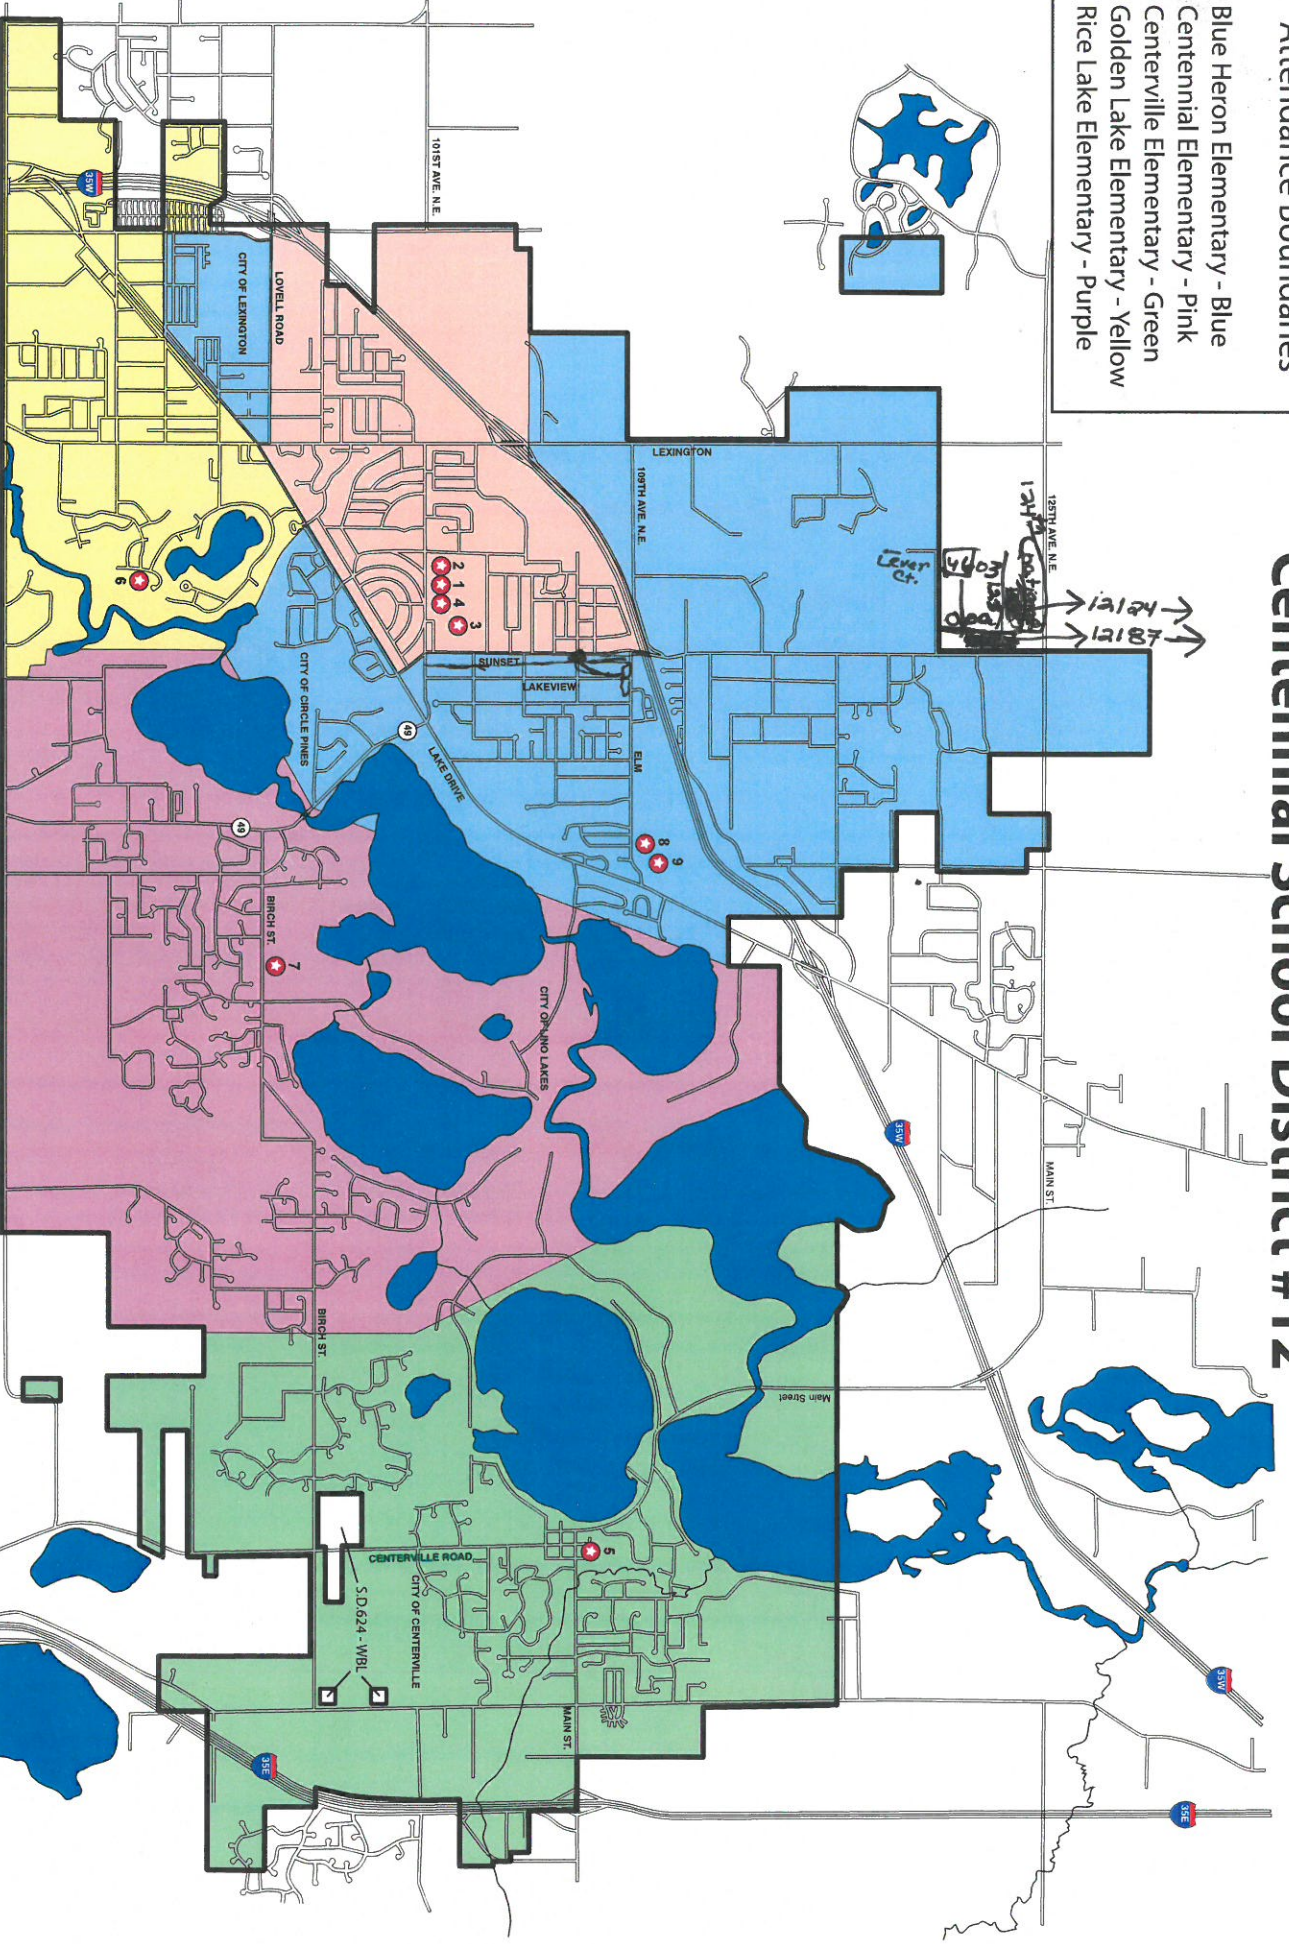

Elementary

Attendance Boundaries

- Blue Heron Elementary - Blue
- Centennial Elementary - Pink
- Golden Lake Elementary - Green
- Rice Lake Elementary - Yellow

Centennial School District #12

School Locations

- 1 - District Office
- 2 - Centennial Elementary
- 3 - High School - East
- 4 - High School - West
- 5 - Centerville Elementary
- 6 - Golden Lake Elementary
- 7 - Rice Lake Elementary
- 8 - Middle School
- 9 - Blue Heron Elementary