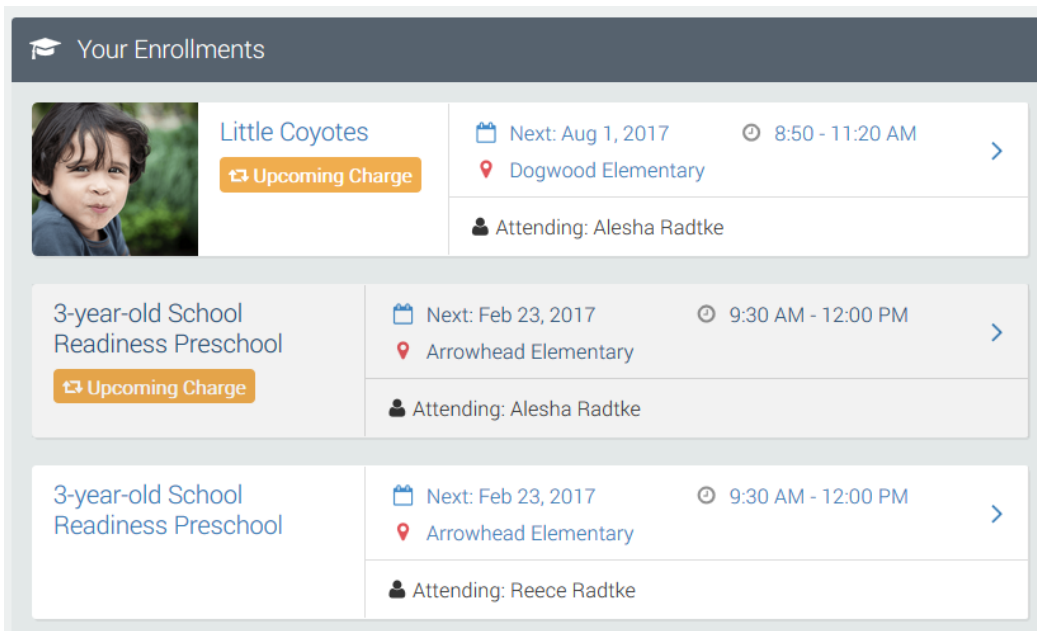

Viewing Enrollments

This sheet will walk you through logging into your Centennial Community Education profile and viewing your current and upcoming enrollments for Enrichment. You will be able to view your own and/or you family members' enrollments from your dashboard.

Log In to View Your Dashboard

1. Access the site by browsing to: <https://isd12.ce.eleyo.com>
2. Select  (top, right corner) to access your profile.
3. Once you are logged in, the system should take you to your dashboard. You can also select *Explore All Programs* and *View Your Dashboard*.

4. When you are viewing your dashboard, scroll down until you see the *Your Enrollments* header. Under this header you will see all enrollments for yourself or your family members.
Note: you can select any of the enrollments to view more details